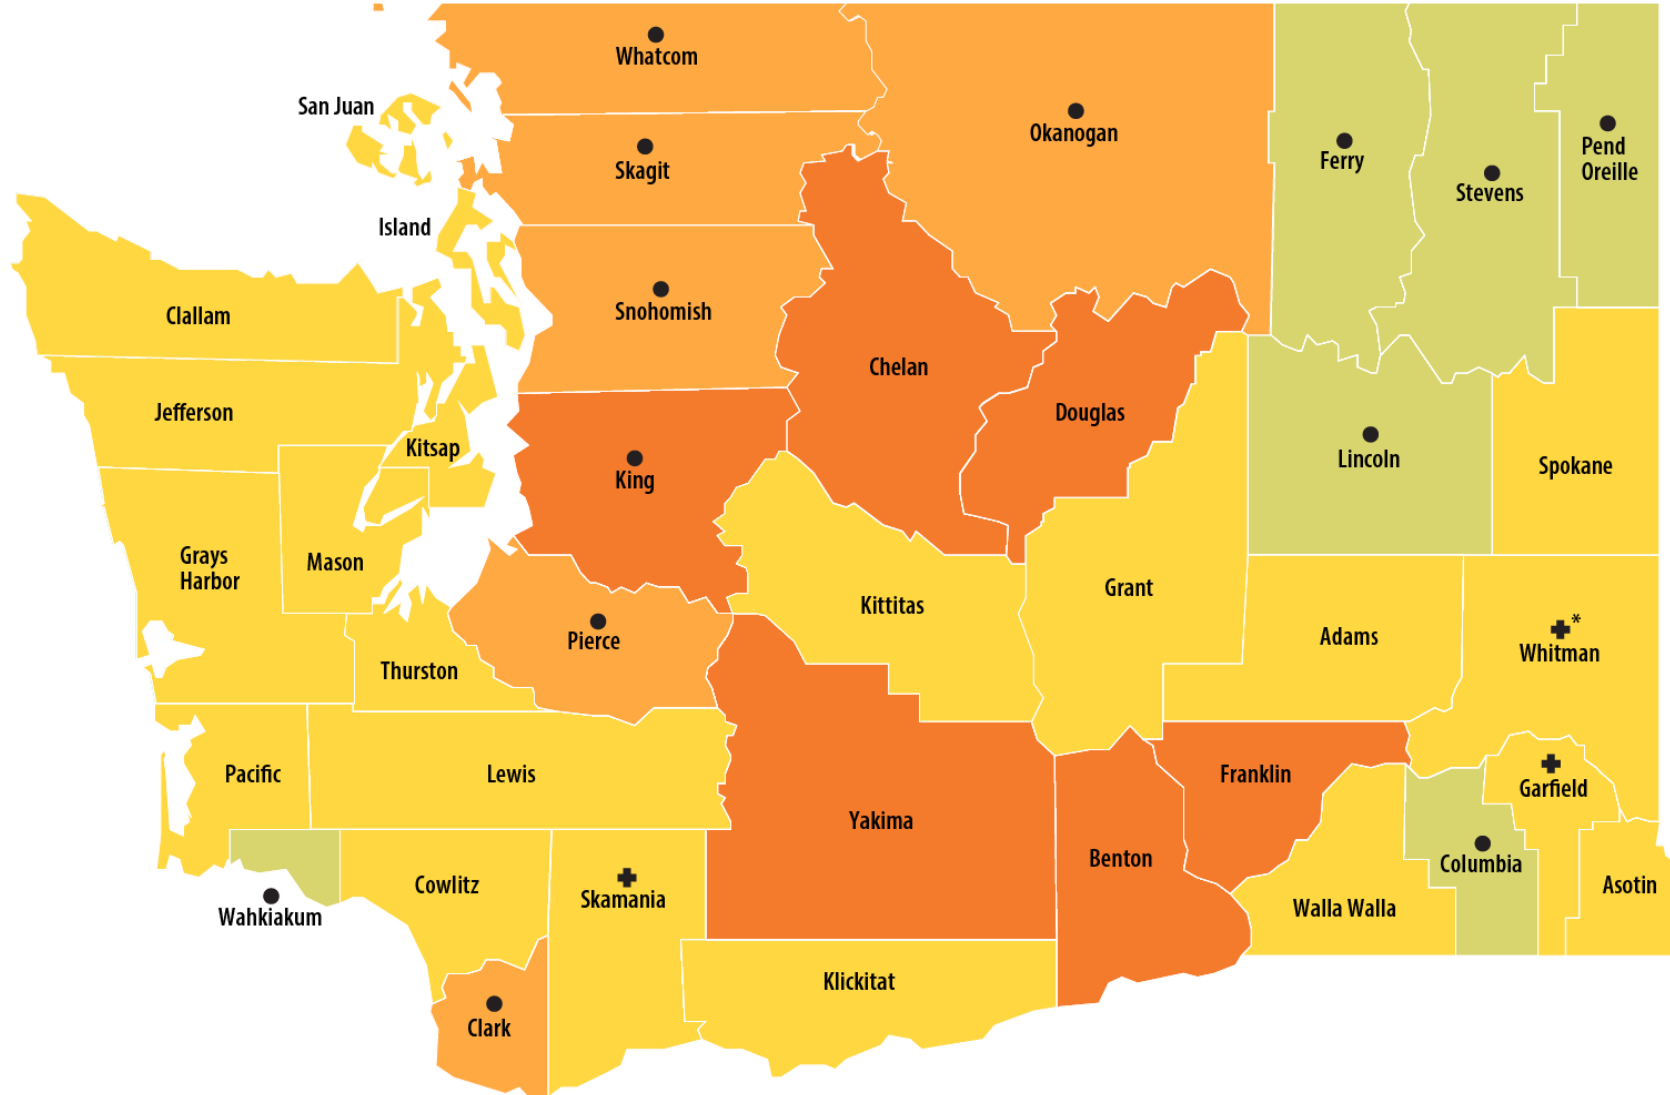

Office of Governor Jay Inslee

We Have Work To Do

*“Racist ideas love believers,
not thinkers.”*

- Ibram X. Kendi

Office of Governor Jay Inslee

Office of Governor Jay Inslee

Safe Start Washington: County Status

PHASES

- Phase 1
- Phase 2
- Phase 3
- Phase 4

VARIANCE WAIVER

- Applied for modified Phase 1
- Applied for Phase 2
- Eligible to apply for Phase 2
- Applied for Phase 3
- Eligible to apply for Phase 3

* Eligible on 6/5