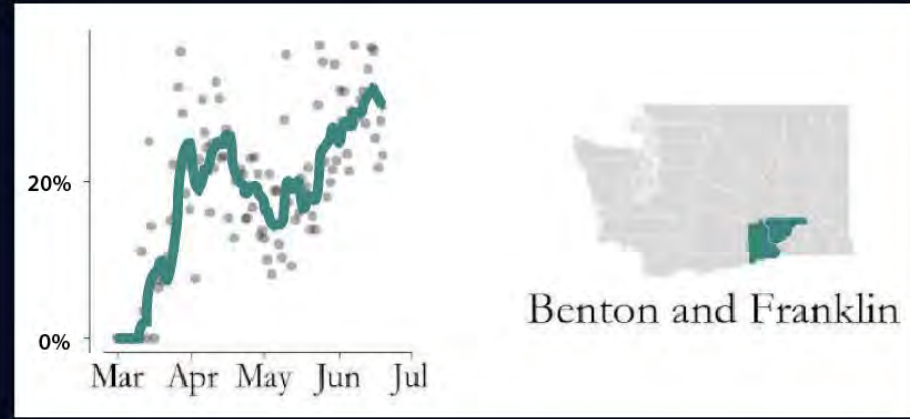

# Positivity Rate Increasing Statewide

Courtesy of IDM

Office of Governor Jay Inslee

**Mask Up,  
Washington.**

**#MaskUpWA**