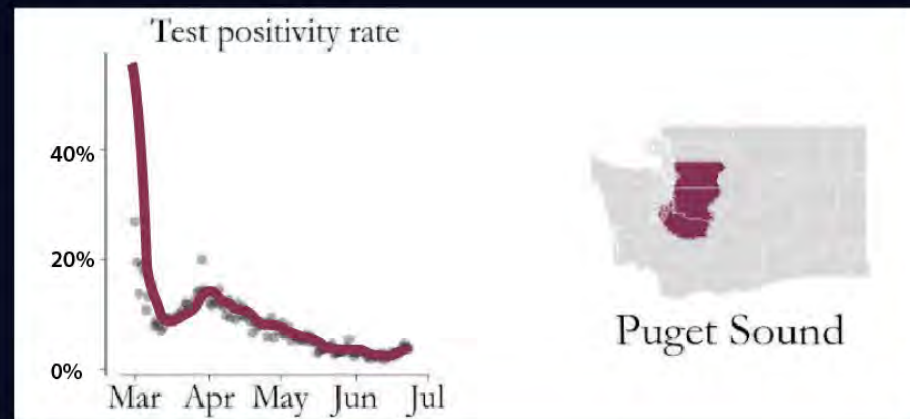

# Positivity Rate Increasing Statewide

Courtesy of IDM

Office of Governor Jay Inslee

**Mask Up,  
Washington.**

**#MaskUpWA**